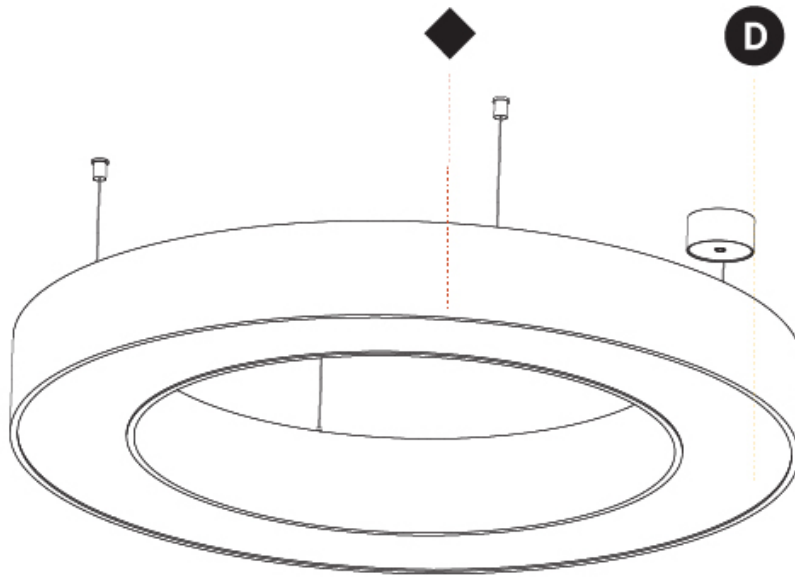

GLORIOUS SUSPENSION

A30229-

PROJECT _____

TYPE _____

SPECIFIER _____

QUANTITY _____

DATE _____