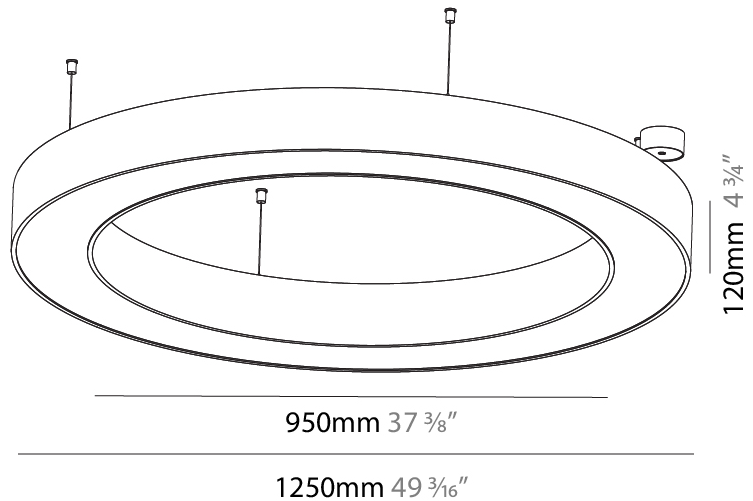

GENERAL

Series: Glorious
Subseries: Glorious
Brand: Prolicht
Division: Architectural
Mounting Type: Suspension
Mounting Location: Ceiling
Subcategory: Ambient

PHYSICAL

Shape: Round
Diameter (mm): 1250
Diameter (in): 49 7/16
Height (mm): 120
Height (in): 4 3/4
Max. Overall Height (mm): 2120
Max. Overall Height (in): 83 7/16
Light Distribution: Direct / Indirect
Weight (kg): 13.475
Weight (lbs): 29.70
Diffuser: PMMA - Opal or Micro-Prism
Fixture Finish: SSR / BKV / CWI / CRY / HAB / LAG / UFT / ITA / RUA / RUR / MIC / FTG / MYG / TWT / LOD / PUS / FRO / FUP / KIA / POP / BLS / SPG / MEY / GOH / GUM / CHC / COM / ABZ / JAG / OBR / MOS / ROR
Fixture Material: Aluminum

ELECTRICAL

Lamp Type: LED (Zhaga Standard)
Input Wattage (W): 90
Total Output Wattage (W): 72 / 57.6 (3500K)
Dimming: Non-Dimming / Phase Dimming (120Vac only) / 0-10V Dimming
Driver Included: Yes
Driver Location: Integrated
Driver Type: Constant Current
Driver Class: Class 2
Input Voltage (V): 120 - 277
Constant Current (MA): 350 / 1200/600 (3500K)

LED

Color Temperature (°K): 3000 / 3500 / 4000
Max. Delivered Lumen (lm): 5540 / 5733 / 5850 Direct / 3830 / 3969 / 4050 Indirect
CRI: >80 CRI
Efficiency (%): 68
Lamp Life (hrs): 50000

OPTICAL

RATINGS AND CERTIFICATIONS

Certified By: Certified for North American Standards
IP rating: IP20