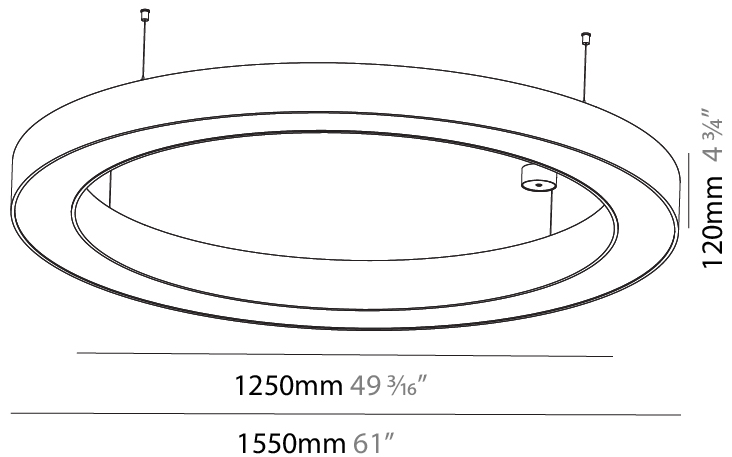

GENERAL

Series: Glorious
Subseries: Glorious
Brand: Prolight
Division: Architectural
Mounting Type: Suspension
Mounting Location: Ceiling
Subcategory: Ambient

PHYSICAL

Shape: Round
Diameter (mm): 1550
Diameter (in): 61
Height (mm): 120
Height (in): 4 3/4
Max. Overall Height (mm): 2120
Max. Overall Height (in): 83 7/16
Light Distribution: Direct
Weight (kg): 16.737
Weight (lbs): 36.82
Diffuser: PMMA - Opal or Micro-Prism
Fixture Finish: SSR / BKV / CWI / CRY / HAB / LAG / UFT / ITA / RUA / RUR / MIC / FTG / MYG / TWT / LOD / PUS / FRO / FUP / KIA / POP / BLS / SPG / MEY / GOH / GUM / CHC / COM / ABZ / JAG / OBR / MOS / ROR
Fixture Material: Aluminum

ELECTRICAL

Lamp Type: LED (Zhaga Standard)
Input Wattage (W): 75
Total Output Wattage (W): 60 / 48 (3500K)
Dimming: Non-Dimming / Phase Dimming (120Vac only) / 0-10V Dimming
Driver Included: Yes
Driver Location: Integrated
Driver Type: Constant Current
Driver Class: Class 2
Input Voltage (V): 120 - 277
Constant Current (MA): 350 / 700/800 (3500K)

LED

Color Temperature (°K): 3000 / 3500 / 4000
Max. Delivered Lumen (lm): 6920 / 7164 / 7310
CRI: >80 CRI
Efficiency (%): 0.65
Lamp Life (hrs): 50000

OPTICAL

RATINGS AND CERTIFICATIONS

Certified By: Certified for North American Standards
IP rating: IP20