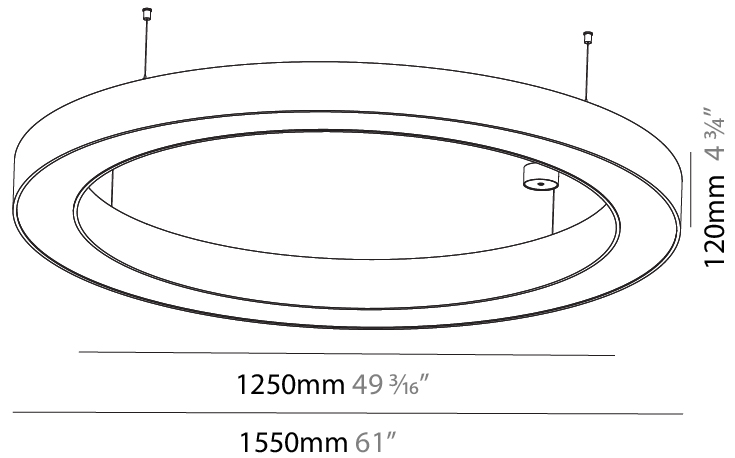

GENERAL

Series: Glorious
Subseries: Glorious
Brand: Prolicht
Division: Architectural
Mounting Type: Suspension
Mounting Location: Ceiling
Subcategory: Ambient

PHYSICAL

Shape: Round
Diameter (mm): 1550
Diameter (in): 61
Height (mm): 120
Height (in): 4 3/4
Max. Overall Height (mm): 2120
Max. Overall Height (in): 83 7/16
Light Distribution: Direct / Indirect
Weight (kg): 16.737
Weight (lbs): 36.90
Diffuser: PMMA - Opal or Micro-Prism
Fixture Finish: SSR / BKV / CWI / CRY / HAB / LAG / UFT / ITA / RUA / RUR / MIC / FTG / MYG / TWT / LOD / PUS / FRO / FUP / KIA / POP / BLS / SPG / MEY / GOH / GUM / CHC / COM / ABZ / JAG / OBR / MOS / ROR
Fixture Material: Aluminum

ELECTRICAL

Lamp Type: LED (Zhaga Standard)
Input Wattage (W): 110
Total Output Wattage (W): 88 / 70.4 (3500K)
Dimming: Non-Dimming / Phase Dimming (120Vac only) / 0-10V Dimming
Driver Included: Yes
Driver Location: Integrated
Driver Type: Constant Current - 120 / 277Vac
Driver Class: Class 2
Input Voltage (V): 120 - 277
Constant Current (MA): 350 / 700/800 (3500K)

LED

Color Temperature (°K): 3000 / 3500 / 4000
Max. Delivered Lumen (lm): 6920 / 7164 / 7310 Direct / 4530 / 4938 / 4790 Indirect
CRI: >80 CRI
Efficiency (%): 68
Lamp Life (hrs): 50000

OPTICAL

RATINGS AND CERTIFICATIONS

Certified By: Certified for North American Standards
IP rating: IP20