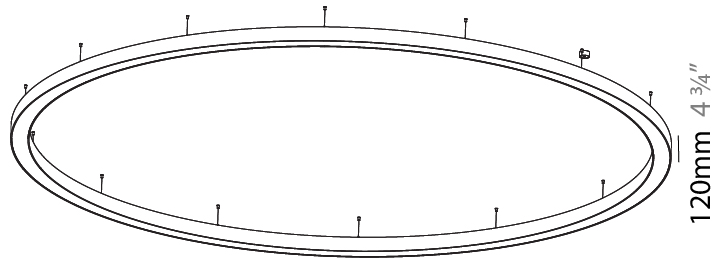

GENERAL

Series: Glorious
Subseries: Glorious
Brand: Prolicht
Division: Architectural
Mounting Type: Suspension
Mounting Location: Ceiling
Subcategory: Ambient

PHYSICAL

Shape: Round
Diameter (mm): 5400
Diameter (in): 212 ⁵/₈
Depth (mm): 120
Depth (in): 4 ³/₄
Max. Overall Height (mm): 2120
Max. Overall Height (in): 83 ⁷/₁₆
Light Distribution: Direct
Weight (kg): 69.5
Weight (lbs): 152.9
Diffuser: PMMA - Opal or Micro-Prism
Fixture Finish: SSR / BKV / CWI / CRY / HAB / LAG / UFT / ITA / RUA / RUR / MIC / FTG / MYG / TWT / LOD / PUS / FRO / FUP / KIA / POP / BLS / SPG / MEY / GOH / GUM / CHC / COM / ABZ / JAG / OBR / MOS / ROR
Fixture Material: Aluminum

ELECTRICAL

Lamp Type: LED (Zhaga Standard)
Input Wattage (W): 280
Total Output Wattage (W): 224 / 179.2 (3500K)
Dimming: Non-Dimming / Phase Dimming (120Vac only) / 0-10V Dimming
Driver Included: Yes
Driver Location: Integrated
Driver Type: Constant Current
Driver Class: Class 2
Input Voltage (V): 120 - 277
Constant Current (MA): 350 / 1400 (3500K)

LED

Color Temperature (°K): 3000 / 3500 / 4000
Max. Delivered Lumen (lm): 25840 / 26754 / 27300
CRI: >80 CRI
Efficiency (%): 65
Lamp Life (hrs): 50000

OPTICAL

RATINGS AND CERTIFICATIONS

Certified By: Certified for North American Standards
IP rating: IP20

5100mm 200 ¹³/₁₆"

5400mm 212 ⁵/₈"