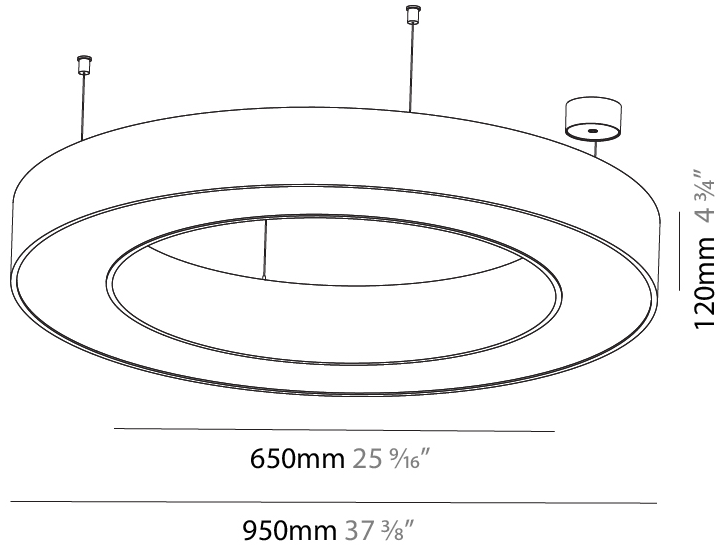

GENERAL

Series: Glorious
Subseries: Glorious
Brand: Prolicht
Division: Architectural
Mounting Type: Suspension
Mounting Location: Ceiling
Subcategory: Ambient

PHYSICAL

Shape: Round
Diameter (mm): 950
Diameter (in): 37 ³/₈
Height (mm): 120
Height (in): 4 ³/₄
Max. Overall Height (mm): 2120
Max. Overall Height (in): 83 ⁷/₁₆
Light Distribution: Direct / Indirect
Weight (kg): 10.395
Weight (lbs): 22.92
Diffuser: [PMMA - Opal or Micro-Prism](#)
Fixture Finish: [SSR / BKV / CWI / CRY / HAB / LAG / UFT / ITA / RUA / RUR / MIC / FTG / MYG / TWT / LOD / PUS / FRO / FUP / KIA / POP / BLS / SPG / MEY / GOH / GUM / CHC / COM / ABZ / JAG / OBR / MOS / ROR](#)
Fixture Material: Aluminum

ELECTRICAL

Lamp Type: LED (Zhaga Standard)
Input Wattage (W): 58.5
Total Output Wattage (W): 52 / 41.6 (3500K)
Dimming: [Non-Dimming / Phase Dimming (120Vac only) / 0-10V Dimming](#)
Driver Included: Yes
Driver Location: Integrated
Driver Type: Constant Current
Driver Class: Class 2
Input Voltage (V): 120 - 277
Constant Current (MA): 350 / 900/400 (3500K)

LED

[Color Temperature (°K): 3000 / 3500 / 4000](#)
Max. Delivered Lumen (lm): 4150 / 4302 / 4390 Direct / 1850/ 1911 / 150
CRI: >80 CRI
Efficiency (%): 69
Lamp Life (hrs): 50000

OPTICAL

RATINGS AND CERTIFICATIONS

Certified By: Certified for North American Standards
IP rating: IP20

PROJECT
TYPE
SPECIFIER
QUANTITY
DATE