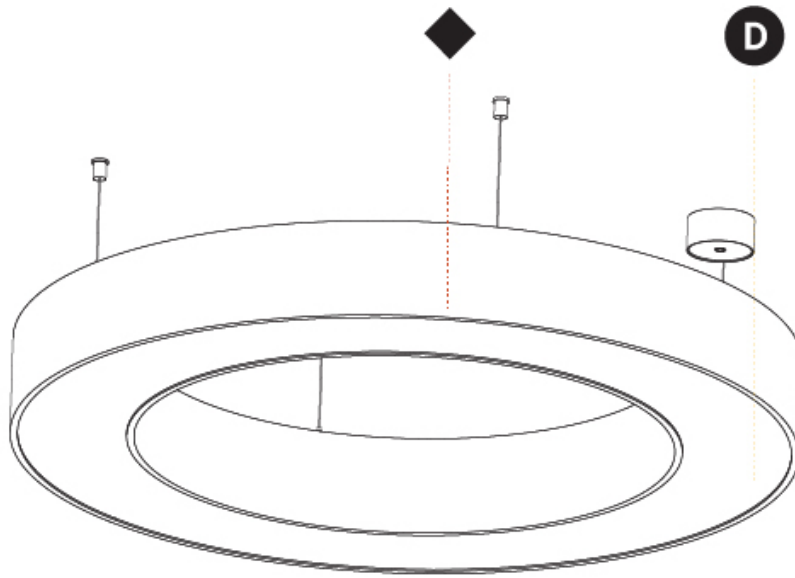

A30303-

PROJECT

TYPE

SPECIFIER

QUANTITY

DATE