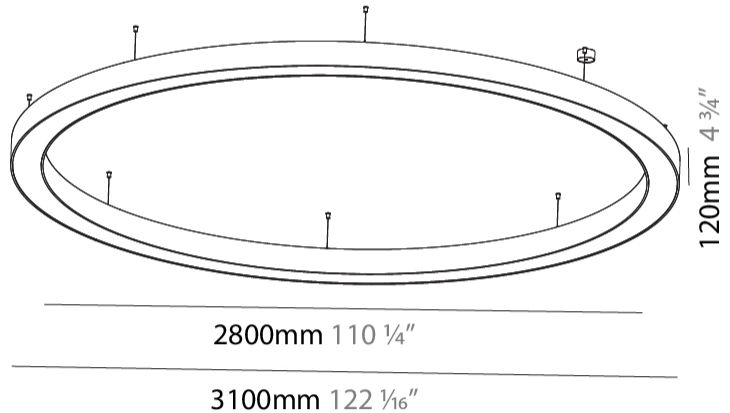

GENERAL

Series: Glorious
Subseries: Glorious
Brand: Prolight
Division: Architectural
Mounting Type: Suspension
Mounting Location: Ceiling
Subcategory: Ambient

PHYSICAL

Shape: Round
Diameter (mm): 3100
Diameter (in): 122 1/16
Depth (mm): 120
Depth (in): 4 3/4
Max. Overall Height (mm): 2120
Max. Overall Height (in): 83 7/16
Light Distribution: Direct
Weight (kg): 39.1
Weight (lbs): 86.02
Diffuser: PMMA - Opal or Micro-Prism
Fixture Finish: SSR / BKV / CWI / CRY / HAB / LAG / UFT / ITA / RUA / RUR / MIC / FTG / MYG / TWT / LOD / PUS / FRO / FUP / KIA / POP / BLS / SPG / MEY / GOH / GUM / CHC / COM / ABZ / JAG / OBR / MOS / ROR
Fixture Material: Aluminum

ELECTRICAL

Lamp Type: LED (Zhaga Standard)
Input Wattage (W): 160
Total Output Wattage (W): 128 / 102.4 (3500K)
Dimming: Non-Dimming / Phase Dimming (120Vac only) / 0-10V Dimming
Driver Included: Yes
Driver Location: Integrated
Driver Type: Constant Current
Driver Class: Class 2
Input Voltage (V): 120 - 277
Constant Current (MA): 350 / 800 (3500K)

LED

Color Temperature (°K): 3000 / 3500 / 4000
Max. Delivered Lumen (lm): 14770 / 15288 / 15600
CRI: >80 CRI
Efficiency (%): 65
Lamp Life (hrs): 50000

OPTICAL

RATINGS AND CERTIFICATIONS

Certified By: Certified for North American Standards
IP rating: IP20